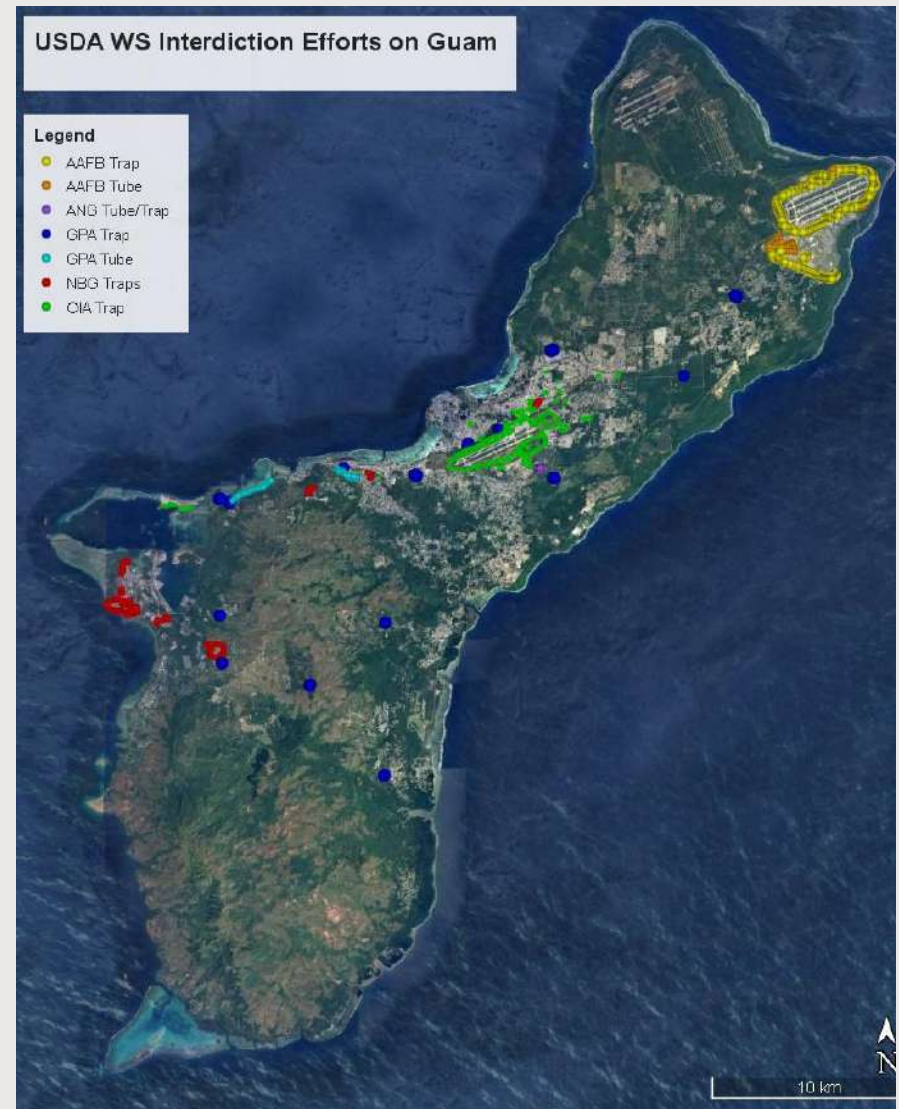

Brown Treesnake Control Efforts on Guam

- **ANDERSON AFB**
- **NAVAL BASE GUAM**
- **ARMY NATIONAL GUARD**
- **COMMERCIAL PORT**
- **GUAM INTERNATIONAL AIRPORT**
- **SHIPPING AND PACKING COMPANIES**
- **GUAM POWER AUTHORITY SUBSTATIONS**